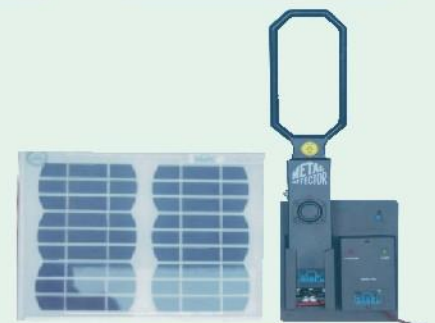

Detachable type

10. SOLARTECH HAND HELD RECHARGEABLE TORCH

Sr. No.	Model No.	Features	Rate/Unit
a)	TORLITE 60403/5-H	With both Solar and AC Charger	Rs. 1,500
b)	TORLITE 604/5-A	With AC Charger only but inbuilt provision to charge with Solar also	Rs. 750
c)	TORLITE 604/5-E	With AC Charger only	Rs. 650
d)	Solartech MHD 1	With rechargeable SMF Battery (6V,4.5AH) 200 Lumens Torch	Rs. 1295
e)	Solartech RWGSM2	With dual charging option-Solar Panel/AC Mains, Luxeon LED- 20 Green & 20 Red with rechargeable SMF Battery (6V,4.5AH)	Rs. 1995
f)	Solartech DMRX-3	With 3D size Batteries, Twist model with free shoulder belt,	Rs. 1195
g)	Solartech DMRX-4	With 3D size Batteries, Switch model with free shoulder belt,	Rs. 1495
h)	Solartech RWGS-1	With 3D size Batteries	Rs. 1395
i)	Solartech DBR 1	With 3D size Batteries, 0.25W	Rs. 275
j)	Solar Panel for S.No. d, e & f		Rs. 750

Solartech Torlite 60403/5-H

Solartech MHD 1

Solartech RWGSM 2

Solartech DMRX 3/4

Solartech RWGS 1

Solartech DBR 1/ DBEX 1

11. SOLARTECH HAND HELD OTHER LED TORCHES etc.

Model No.	Rate/Unit	Model No.	Rate/Unit
Solartech AABL-0	Rs. 70/-	Solartech AABR-1	Rs. 145/-
Solartech AABL-2	Rs. 195/-	Solartech SBM-3	Rs. 395/-
LED Head Light-AABLE	Rs. 80/-	LED Head Light-AAHL1	Rs. 195/-
Solartech AABL-X	Rs. 99/-		

12. SOLARTECH HAND HELD METAL DETECTOR (With rechargeable Ni-Cd Cell)

a)	SHHMD-H	With both Solar & AC charger	Rs. 3,870/-
b)	SHHMD-A	With AC Charger only but provision to charge with Solar	Rs. 2,660/-

Solartech Hand Held Metal Detector