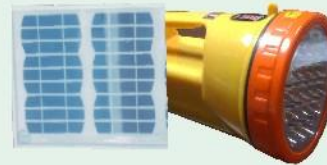

d)	DRALITE 1207/55-E	With AC charger only	Rs. 3,600
e)	IR Filter	For above DRALITE models	Rs. 1,500
f)	Separate Beam	10, mtr connecting lead, continuous AC charging facility in above cases, extra charges	Rs. 550

Detachable type

10. SOLARTECH HAND HELD RECHARGEABLE TORCH

Sr. No.	Model No.	Features	Rate/Unit
a)	TORLITE 60403/5-H	With both Solar and AC Charger	Rs. 1,500
b)	TORLITE 604/5-A	With AC Charger only but inbuilt provision to charge with Solar also	Rs. 750
c)	TORLITE 604/5-E	With AC Charger only	Rs. 650
d)	Solartech MHD 1	With rechargeable SMF Battery (6V,4.5AH) 200 Lumens Torch	Rs. 1295
e)	Solartech RWGSM2	With dual charging option-Solar Panel/AC Mains, Luxeon LED- 20 Green & 20 Red with rechargeable SMF Battery (6V,4.5AH)	Rs. 1995
f)	Solartech DMRX-3	With 3D size Batteries, Twist model with free shoulder belt,	Rs. 1195
g)	Solartech DMRX-4	With 3D size Batteries, Switch model with free shoulder belt,	Rs. 1495
h)	Solartech RWGS-1	With 3D size Batteries	Rs. 1395
i)	Solartech DBR 1	With 3D size Batteries, 0.25W	Rs. 275
j)	Solar Panel for S.No. d, e & f		Rs. 750